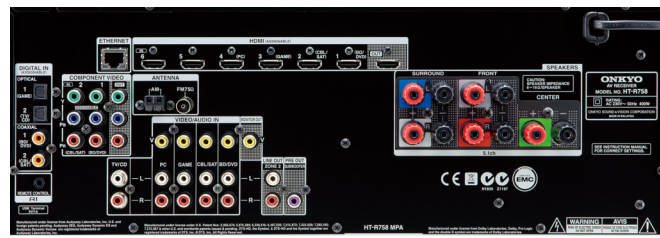

Rear View

Onkyo Sound & Vision Corporation 2-1 Nishin-cho, Neyagawa-shi, Osaka 572-8540, JAPAN <http://www.onkyo.com/>
Onkyo Europe Electronics GmbH Liegertstrasse 6, 82194 Grobenzell, GERMANY Tel: 49-8142-4401-0 Fax: 49-8142-4401-555 <http://www.eu.onkyo.com/>
Onkyo Europe Electronics GmbH (UK Branch) The Coach House, 81A High Street, Marlow, Buckinghamshire SL7 1AB, UNITED KINGDOM Tel: +44(0)1628-473350 Fax: +44(0)1628-401700
<http://www.onkyo.co.uk/>
Onkyo China Limited Unit 1033, 10/F., Star House, No. 3, Salisbury Road, Tsim Sha Tsui, Kowloon, Hong Kong, CHINA Tel: 852-2429-3118 Fax: 852-2428-9039 <http://www.onkyochina.com/>